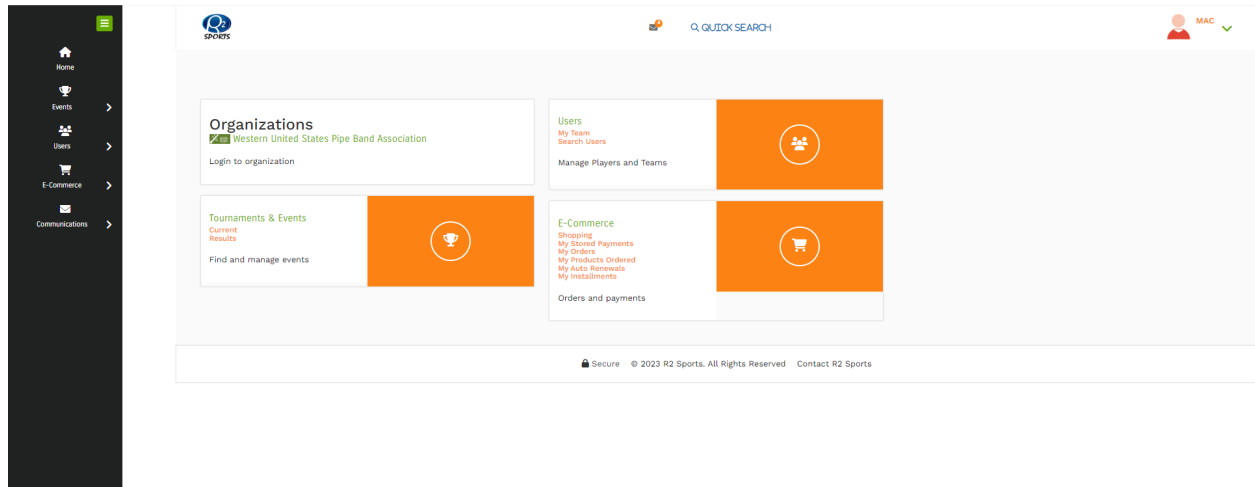

Registering a Pipe Band

<https://www.r2sports.com/system/login.asp?sportOrganizationID=630>

Log in as your band login.

Select “shopping” under E-commerce.

Click “Start Shopping”.

Select “Band” under categories.

Select the appropriate membership and add it to your cart by clicking on the cart.

Proceed with checkout.